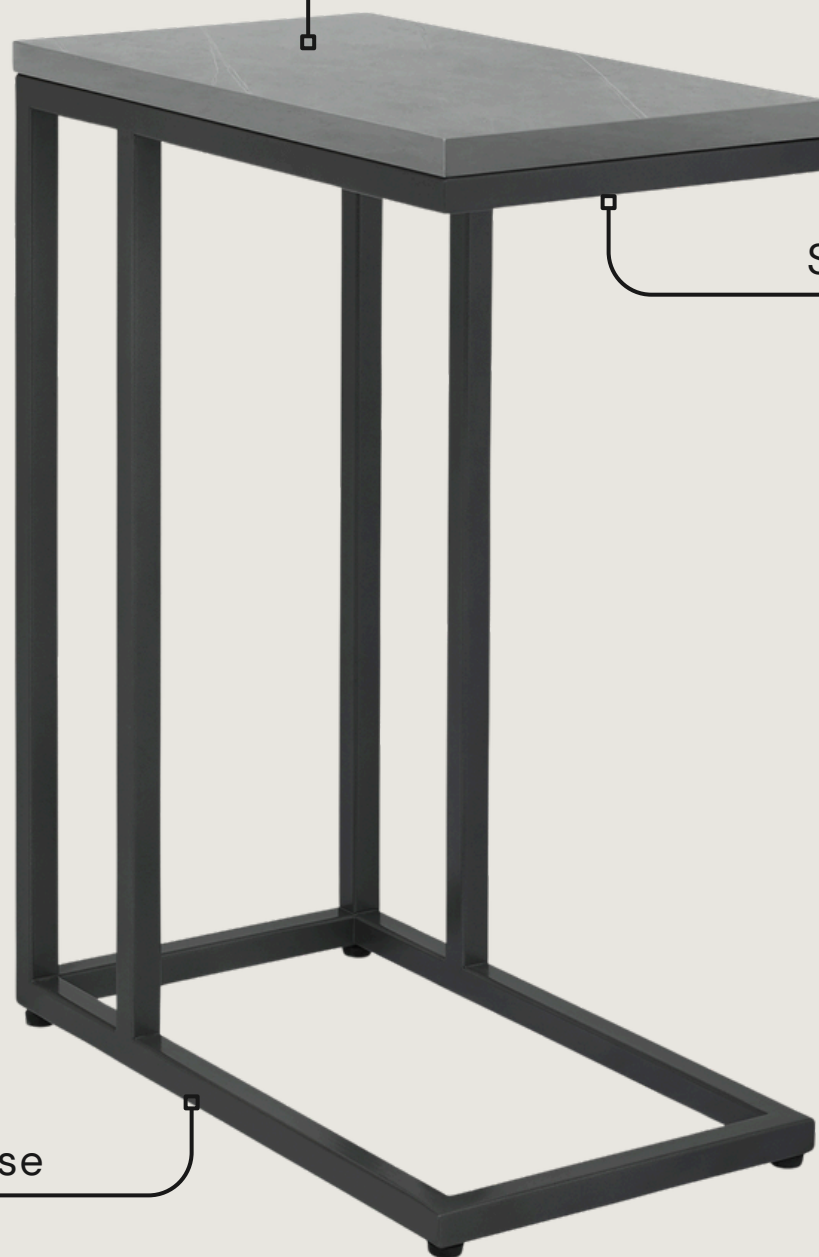

# Meet Angelo

12mm Grey  
Sintered Stone Top

Compact  
Sofa Table Design

Black Sand  
Powder Coated Base

**EZ** living  
INTERIORS